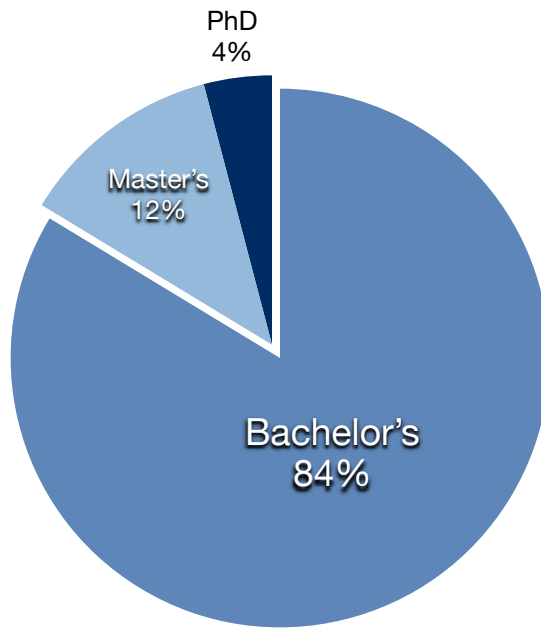

Abilene Christian University	Muhlenberg College
Appalachian State University	National Chengchi University
Bellevue University	National Taichung University of Education
Brigham Young University	National Tsing Hua University
Campbell University	National University of Engineering, Peru
Centre College	North Carolina State University
Coe College	Osmania University
Dartmouth College	Pennsylvania State University
Duke University	Pomona College
East China University of Science and Technology	Rutgers University
Elon University	Singapore Management University
Emory University	Texas Christian University
Florida Institute of Technology	Universidad de Lima
Florida State University	Universidad Rafael Landívar
Francis Marion University	University of Chicago
Furman University	University of Connecticut
Georgia Institute of Technology	University of North Carolina at Asheville
International Institute of Information Technology Bhubaneswar	University of North Carolina at Chapel Hill
La Roche University	University of North Carolina at Charlotte
Lake Forest College	University of North Carolina at Wilmington
Loyola University New Orleans	University of Uyo
Meredith College	University of Virginia
Middlebury College	Villanova University
Morehead State University	Visvesvaraya Technological University

UNDERGRADUATE MAJOR

GRADE POINT AVERAGE (GPA) DISTRIBUTION

HIGHEST DEGREE ATTAINMENT

UNC SYSTEM GRADUATES

RECENT TRENDS IN ACCEPTANCE RATE AND ENROLLMENT RATE

ADMISSIONS FUNNEL

ADMISSIONS TIMETABLE	
Applications open:	June 1
1st round application deadline for domestic candidates:	November 1
Priority application deadline for International candidates:	December 15
2nd round application deadline for domestic candidates:	February 1
Final application deadline for International candidates:	February 15
3rd round application deadline for domestic candidates:	April 1
Program begins for Class of '25:	June 2024