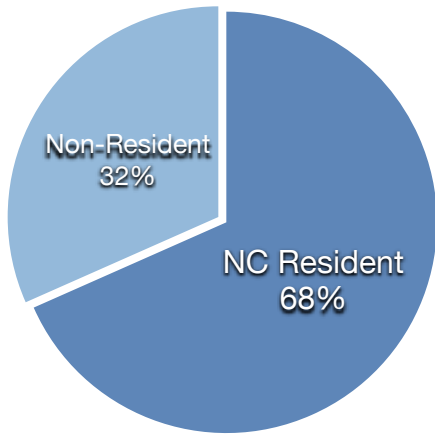

RESIDENCY

CITIZENSHIP

GENDER IDENTITY

FIRST GENERATION COLLEGE STUDENT