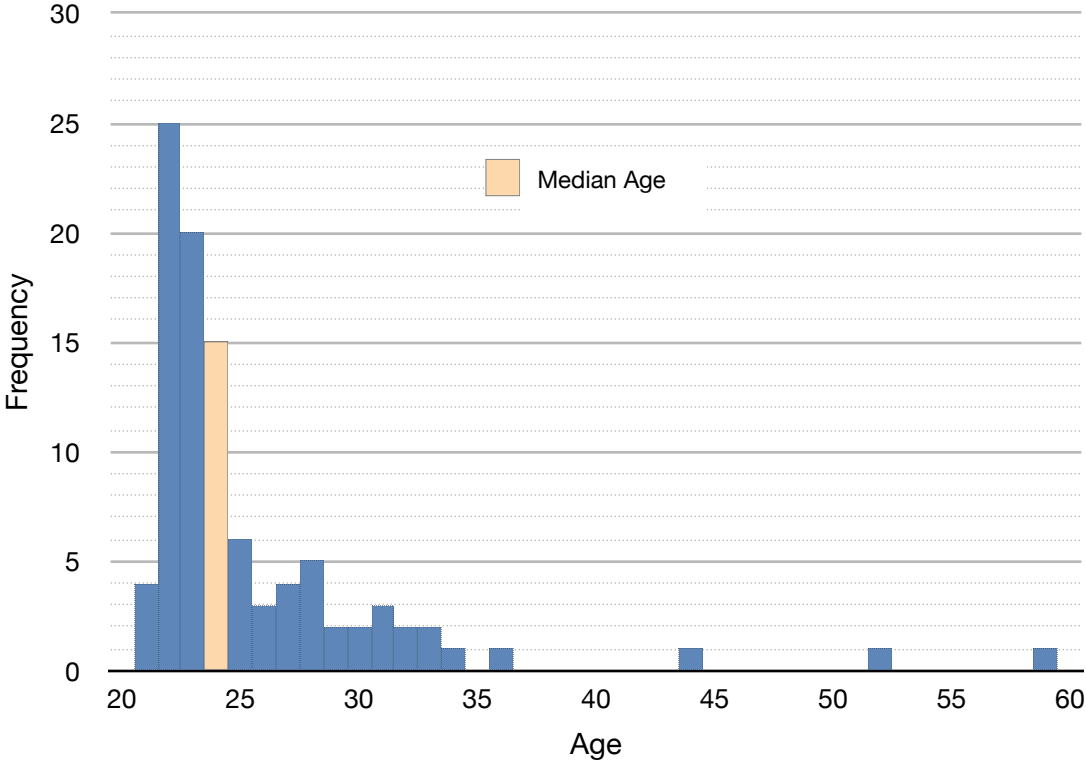

Results for Class of 2024 reported at entry, June 23, 2023.

RESIDENCY

CITIZENSHIP

GENDER IDENTITY

FIRST GENERATION COLLEGE STUDENT

AGE DISTRIBUTION

PRIOR WORK EXPERIENCE

UNDERGRADUATE SCHOOLS ATTENDED

UNDERGRADUATE MAJOR

GRADE POINT AVERAGE (GPA) DISTRIBUTION

HIGHEST DEGREE ATTAINMENT

UNC SYSTEM GRADUATES

RECENT TRENDS IN ACCEPTANCE RATE AND ENROLLMENT RATE

ADMISSIONS FUNNEL

ADMISSIONS TIMETABLE	
Applications open:	June 1
1st round application deadline for domestic candidates:	November 1
Priority application deadline for International candidates:	December 15
2nd round application deadline for domestic candidates:	February 1
Final application deadline for International candidates:	February 15
3rd round application deadline for domestic candidates:	April 1
Program begins for Class of '25:	June 2024