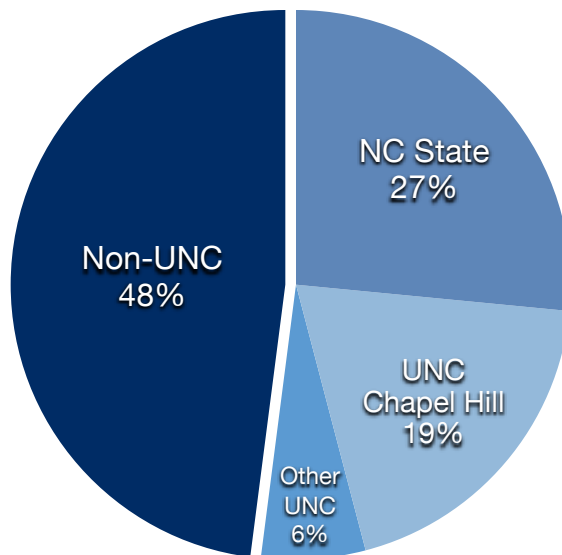

Abilene Christian University	Muhlenberg College
Appalachian State University	National Chengchi University
Bellevue University	National Taichung University of Education
Brigham Young University	National Tsing Hua University
Campbell University	National University of Engineering, Peru
Centre College	North Carolina State University
Coe College	Osmania University
Dartmouth College	Pennsylvania State University
Duke University	Pomona College
East China University of Science and Technology	Rutgers University
Elon University	Singapore Management University
Emory University	Texas Christian University
Florida Institute of Technology	Universidad de Lima
Florida State University	Universidad Rafael Landívar
Francis Marion University	University of Chicago
Furman University	University of Connecticut
Georgia Institute of Technology	University of North Carolina at Asheville
International Institute of Information Technology Bhubaneswar	University of North Carolina at Chapel Hill
La Roche University	University of North Carolina at Charlotte
Lake Forest College	University of North Carolina at Wilmington
Loyola University New Orleans	University of Uyo
Meredith College	University of Virginia
Middlebury College	Villanova University
Morehead State University	Visvesvaraya Technological University

UNDERGRADUATE MAJOR

GRADE POINT AVERAGE (GPA) DISTRIBUTION

HIGHEST DEGREE ATTAINMENT

UNC SYSTEM GRADUATES

RECENT TRENDS IN ACCEPTANCE RATE AND ENROLLMENT RATE

ADMISSIONS FUNNEL

ADMISSIONS TIMETABLE	
Applications open:	June 1
1st round application deadline for domestic candidates:	November 1
Priority application deadline for International candidates:	December 15
2nd round application deadline for domestic candidates:	February 1
Final application deadline for International candidates:	February 15
3rd round application deadline for domestic candidates:	April 1
Program begins for Class of '25:	June 2024