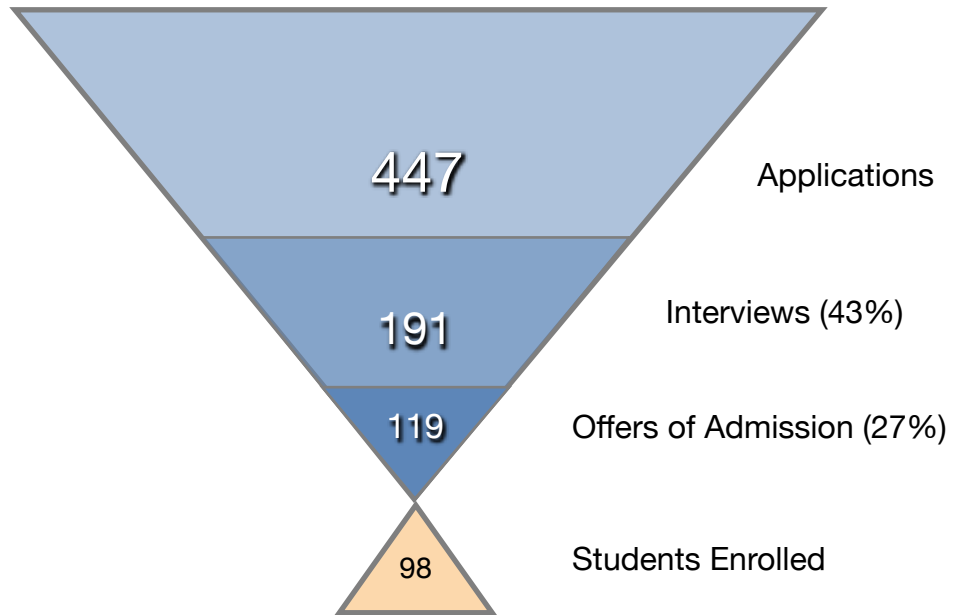

UNDERGRADUATE MAJOR

GRADE POINT AVERAGE (GPA) DISTRIBUTION

HIGHEST DEGREE ATTAINMENT

UNC SYSTEM GRADUATES

RECENT TRENDS IN ACCEPTANCE RATE AND ENROLLMENT RATE

ADMISSIONS FUNNEL

ADMISSIONS TIMETABLE	
Applications open:	June 1
1st round application deadline for domestic candidates:	November 1
Priority application deadline for International candidates:	December 15
2nd round application deadline for domestic candidates:	February 1
Final application deadline for International candidates:	February 15
3rd round application deadline for domestic candidates:	April 1
Program begins for Class of '25:	June 2024

DIRECTOR'S CERTIFICATION

The enrollment results referred to above present fairly, in all material respects, the academic profile of the Institute's students at matriculation as of June 21, 2023, in conformity with principles generally accepted among universities in the United States of America.