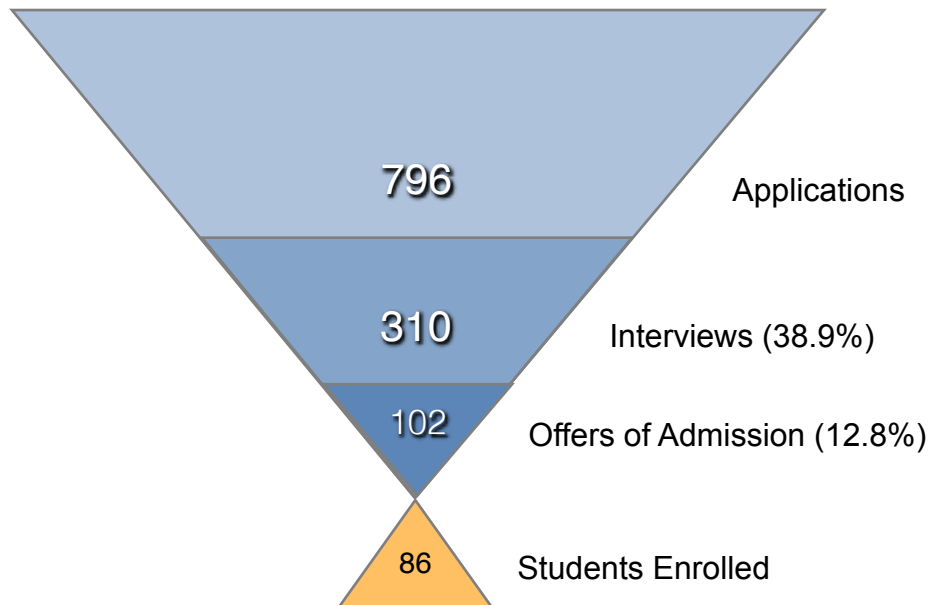

BASIC DEMOGRAPHICS – MSA CLASS OF 2015

RESIDENCY

GENDER

CITIZENSHIP

AGE DISTRIBUTION – MSA CLASS OF 2015

ADMISSIONS FUNNEL – MSA CLASS OF 2015

**UNDERGRADUATE SCHOOLS ATTENDED
MSA CLASS OF 2015**

Abilene Christian University	Rhodes College
Alabama State University	SRM University (India)
Annamalai University	State University of New York at Oswego
Appalachian State University	Towson University
Babson College	Troy University
Boise State University	United States Military Academy at West Point
Brigham Young University	United States Naval Academy
Bucknell University	Universidad EAFIT (Colombia)
California Polytechnic State U - San Luis Obispo	Università di Pavia (Italy)
Centre College	Université Paris Diderot
Doane College	University of Florida
East Carolina University	University of Mary Washington
Elon University	University of Massachusetts Amherst
Gettysburg College	University of Miami
Grand Valley State University	University of North Carolina at Asheville
Instituto Tecnológico Autónomo de México	University of North Carolina at Chapel Hill
Ithaca College	University of North Carolina at Wilmington
Lafayette College	University of Rochester
Lindsey Wilson College	University of Texas at Austin
North Carolina State University	University of the West Indies
Northwestern University	University South Dakota at Vermillion
Pennsylvania State University	Virginia Military Institute
Portland State University	Wake Forest University
	Williams College

**UNDERGRADUATE MAJOR
MSA CLASS OF 2015**

**GRADE POINT AVERAGE (GPA) DISTRIBUTION
MSA CLASS OF 2015**

**HIGHEST DEGREE ATTAINMENT
MSA CLASS OF 2015**

**UNC SYSTEM GRADUATES
MSA CLASS OF 2015**

RECENT TRENDS IN ACCEPTANCE RATE AND ENROLLMENT RATE