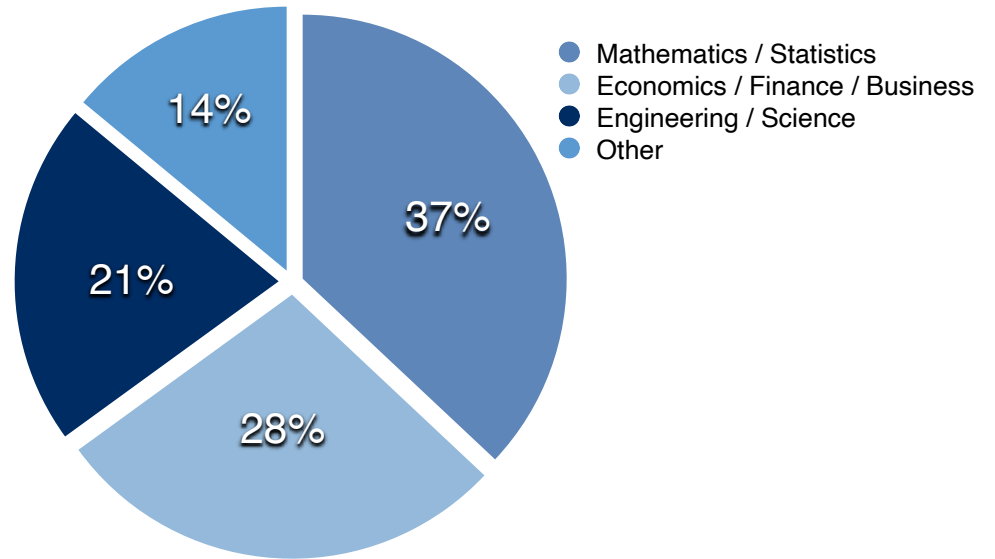

**UNDERGRADUATE MAJOR
MSA CLASS OF 2015**