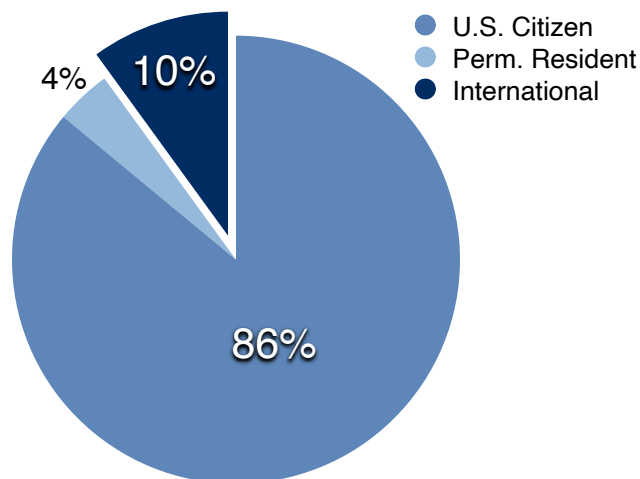

BASIC DEMOGRAPHICS – MSA CLASS OF 2015

RESIDENCY

GENDER

CITIZENSHIP

AGE DISTRIBUTION – MSA CLASS OF 2015

ADMISSIONS FUNNEL – MSA CLASS OF 2015

**UNDERGRADUATE SCHOOLS ATTENDED
MSA CLASS OF 2015**

Abilene Christian University	Rhodes College
Alabama State University	SRM University (India)
Annamalai University	State University of New York at Oswego
Appalachian State University	Towson University
Babson College	Troy University
Boise State University	United States Military Academy at West Point
Brigham Young University	United States Naval Academy
Bucknell University	Universidad EAFIT (Colombia)
California Polytechnic State U - San Luis Obispo	Università di Pavia (Italy)
Centre College	Université Paris Diderot
Doane College	University of Florida
East Carolina University	University of Mary Washington
Elon University	University of Massachusetts Amherst
Gettysburg College	University of Miami
Grand Valley State University	University of North Carolina at Asheville
Instituto Tecnológico Autónomo de México	University of North Carolina at Chapel Hill
Ithaca College	University of North Carolina at Wilmington
Lafayette College	University of Rochester
Lindsey Wilson College	University of Texas at Austin
North Carolina State University	University of the West Indies
Northwestern University	University South Dakota at Vermillion
Pennsylvania State University	Virginia Military Institute
Portland State University	Wake Forest University
	Williams College