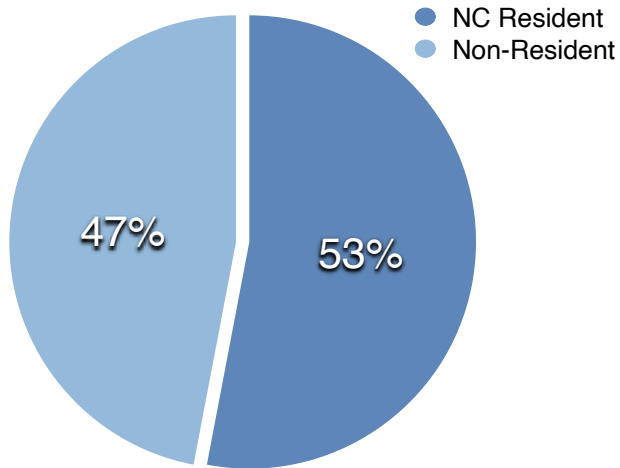

BASIC DEMOGRAPHICS – MSA CLASS OF 2015

RESIDENCY