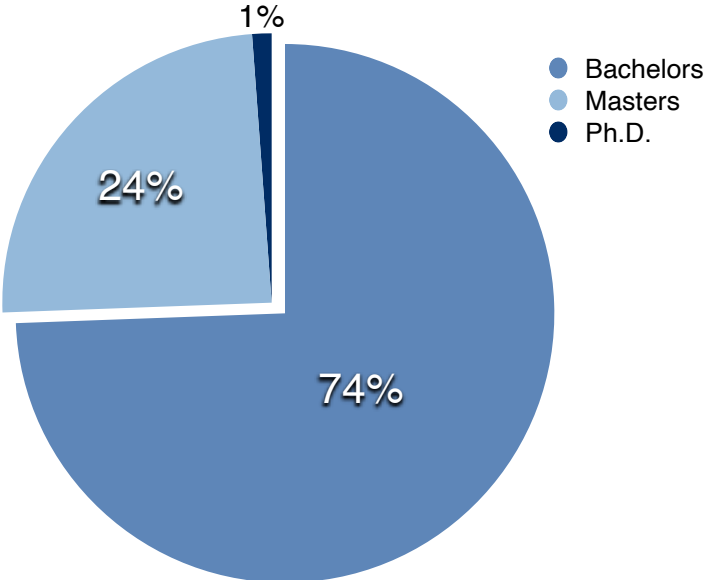

**HIGHEST DEGREE ATTAINMENT
MSA CLASS OF 2015**