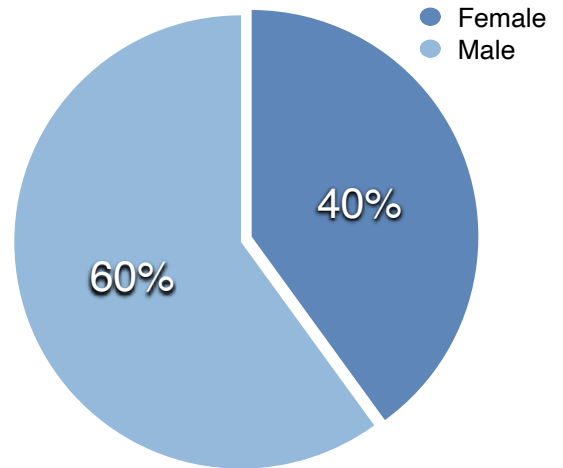

BASIC DEMOGRAPHICS – MSA CLASS OF 2015

GENDER