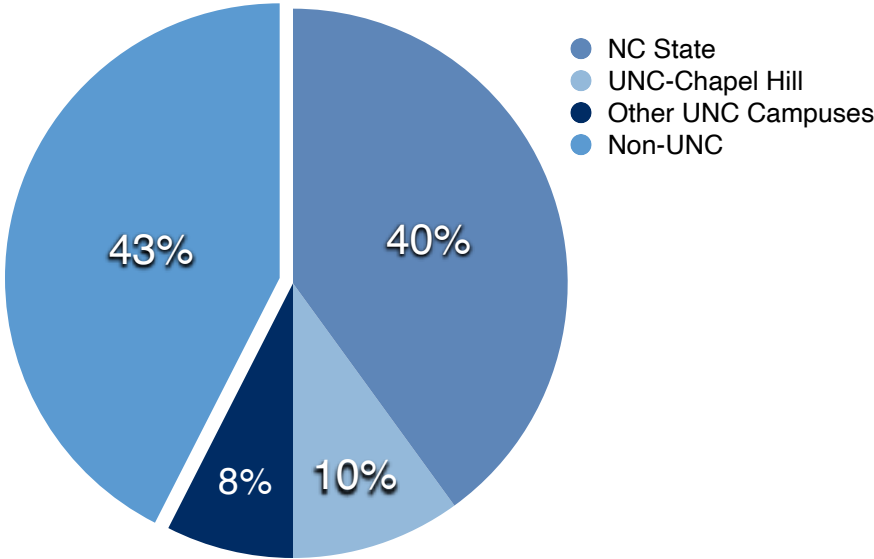

**UNC SYSTEM GRADUATES
MSA CLASS OF 2011**