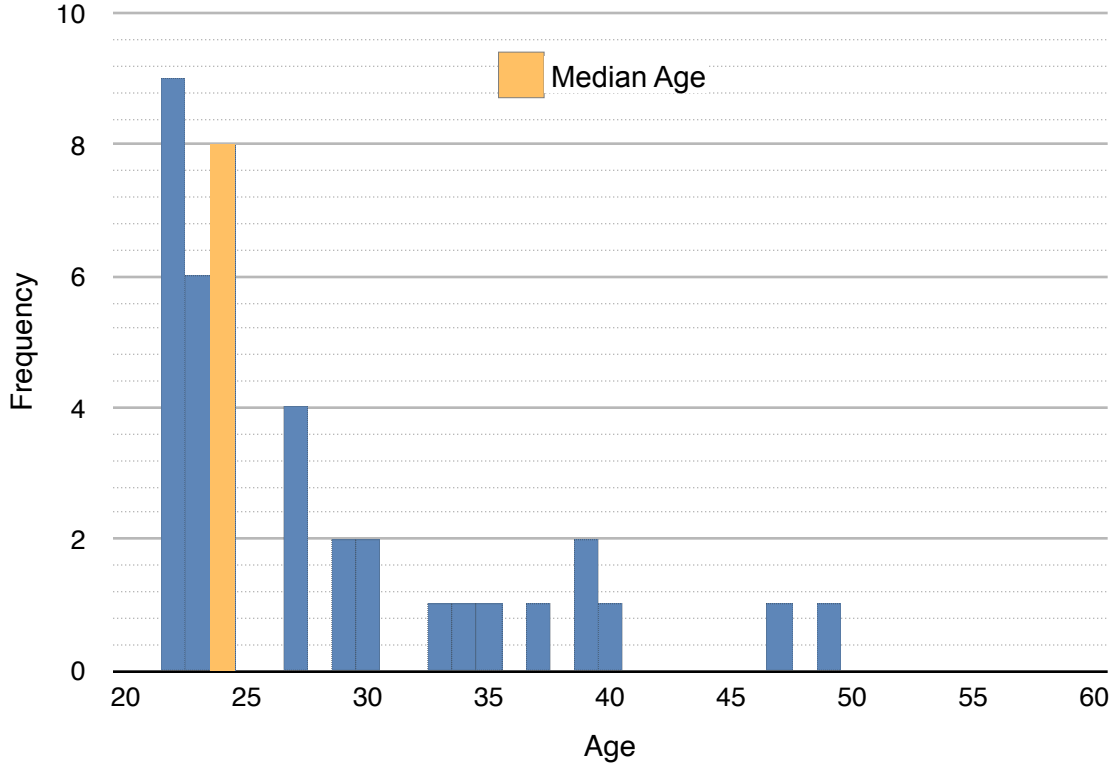

BASIC DEMOGRAPHICS – MSA CLASS OF 2011

RESIDENCY

GENDER

CITIZENSHIP

AGE DISTRIBUTION – MSA CLASS OF 2011

ADMISSIONS FUNNEL – MSA CLASS OF 2011

**UNDERGRADUATE SCHOOLS ATTENDED
MSA CLASS OF 2011**

Bangalore University, India
Beijing University of Technology, China
Istanbul Technical University, Turkey
ITESM Monterrey, Mexico
Lawrence University
Madras University, India
Meredith College
Millersville University
National Institute of Technology Jalandhar
NC State University
Shanghai University, China
University of Akron
University of Georgia
University of North Carolina Chapel Hill
University of North Carolina Greensboro
University of North Carolina Wilmington
University of Washington
Wayne State University
Western Carolina University
Western Illinois University
Western Kentucky University
Zhejiang University, China