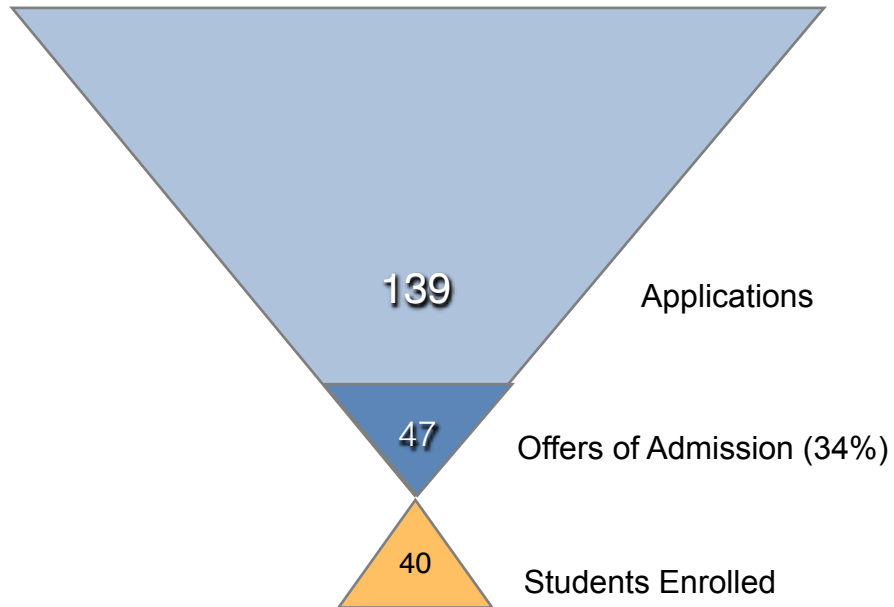

BASIC DEMOGRAPHICS – MSA CLASS OF 2011

RESIDENCY

GENDER

CITIZENSHIP

AGE DISTRIBUTION – MSA CLASS OF 2011

ADMISSIONS FUNNEL – MSA CLASS OF 2011

**UNDERGRADUATE SCHOOLS ATTENDED
MSA CLASS OF 2011**

Bangalore University, India
Beijing University of Technology, China
Istanbul Technical University, Turkey
ITESM Monterrey, Mexico
Lawrence University
Madras University, India
Meredith College
Millersville University
National Institute of Technology Jalandhar
NC State University
Shanghai University, China
University of Akron
University of Georgia
University of North Carolina Chapel Hill
University of North Carolina Greensboro
University of North Carolina Wilmington
University of Washington
Wayne State University
Western Carolina University
Western Illinois University
Western Kentucky University
Zhejiang University, China

**UNDERGRADUATE MAJOR
MSA CLASS OF 2011**

**GRADE POINT AVERAGE (GPA) DISTRIBUTION
MSA CLASS OF 2011**

**HIGHEST DEGREE ATTAINMENT
MSA CLASS OF 2011**

**UNC SYSTEM GRADUATES
MSA CLASS OF 2011**

RECENT TRENDS IN ACCEPTANCE RATE AND ENROLLMENT RATE

COUNTRIES OF ORIGIN MSA CLASS OF 2011

- China
- India
- Mexico
- Turkey
- U.S.A.

**PRIOR WORK EXPERIENCE
MSA CLASS OF 2011**

ADMISSIONS TIMETABLE – MSA CLASS OF 2012	
Applications open	June 1
1st round decisions by:	December 1
International student application deadline:	December 15
2nd round application deadline:	February 1
2nd round decisions completed:	March 15
Final round application deadline:	April 1
Final round decisions completed:	May 15
Program begins:	June 2011