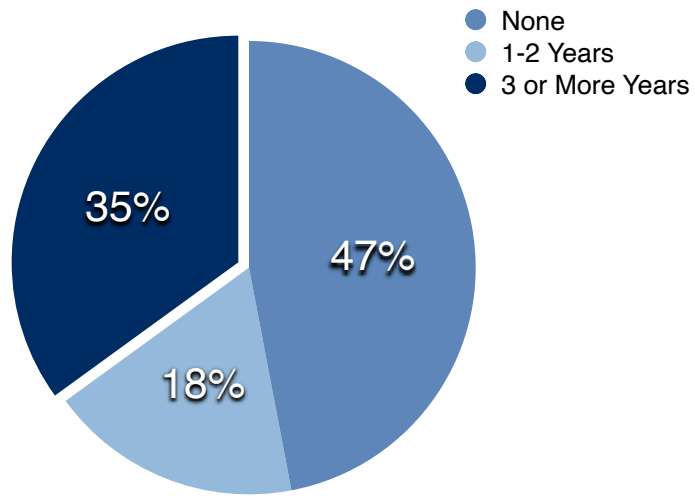

COUNTRIES OF ORIGIN MSA CLASS OF 2011

- China
- India
- Mexico
- Turkey
- U.S.A.

**PRIOR WORK EXPERIENCE
MSA CLASS OF 2011**

ADMISSIONS TIMETABLE – MSA CLASS OF 2012	
Applications open	June 1
1st round decisions by:	December 1
International student application deadline:	December 15
2nd round application deadline:	February 1
2nd round decisions completed:	March 15
Final round application deadline:	April 1
Final round decisions completed:	May 15
Program begins:	June 2011